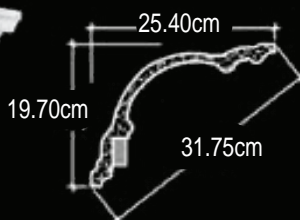

## GL 507-047

H: 19cm P: 17.80cm F: 26cm

Available in many sizes without beads see page# 26

# CORNICE

**GL 507-060**

H: 17.80cm P: 17.80cm F: 25cm

**GL 507-078**

H: 18.40cm P: 14.60cm F: 23.50cm

**GL 507-103**

H: 19cm P: 19cm F: 27cm

**GL 507-133B**

H: 17.80cm P: 17.80cm F: 25cm

Available in plain molding 507-133A and in a corner piece GL 507-133C

**GL 507-198**

H: 19.70cm P: 25.40cm F: 31.75cm

**CORNICE**

**GL 508-016**

H: 20.30cm P: 20.32 cm F: 28.75cm

**GL 508-050**

H: 20.95cm P: 7.60cm F: 22.55cm

**GL 508-069**

H: 20.30cm P: 14.90cm F: 25.25cm

**GL 508-086**

H: 20.30cm P: 14.90cm F: 25.25cm

**GL 508-140**

H: 20.30cm P: 20.95cm F: 29.20cm  
 H: 24.45cm P: 20.80cm F: 32cm