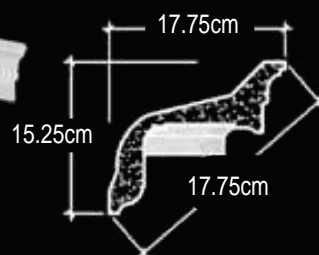

H: 15.25cm P: 20.95cm F: 26cm

**GL 506-090**

H: 15.55cm P: 16.50cm F: 22.55cm

# CORNICE

**GL 506-097**

H: 16.50cm P: 22.85cm F: 28.25cm  
Without Rosettes & Corbels See item #GL506-107

**GL 506-107**

H: 16.50cm P: 22.85cm F: 28.25cm  
Available with Rosettes & Corbels See item #GL506-097

**GL 506-159**

H: 16.35cm P: 6.95cm F: 17.95cm

**GL 506-171B**

H: 16cm P: 22.85cm F: 27.95cm  
**GL 506-172B** H: 17.60cm P: 17.75cm F: 15.25cm  
Available in a crowns w/o brackets 506-171A and 506-172A  
also available in ready corners 506-171C and 506-172C

**GL 506-183**

H: 15.25cm P: 17.75cm R: 17.75cm