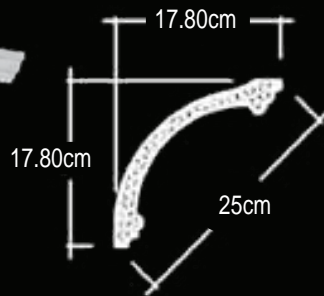

H: 7.60cm P: 7.60cm F: 110.75cm

**GL 503-194**

H: 7.60cm P: 9.50cm F: 12.20cm

## GL 507-023

H: 19cm P: 14.90cm F: 24.10cm

## GL 507-047

H: 19cm P: 17.80cm F: 26cm

Available in many sizes without beads see page# 26

# CORNICE

**GL 507-060**

H: 17.80cm P: 17.80cm F: 25cm

**GL 507-078**

H: 18.40cm P: 14.60cm F: 23.50cm

**GL 507-103**

H: 19cm P: 19cm F: 27cm

**GL 507-133B**