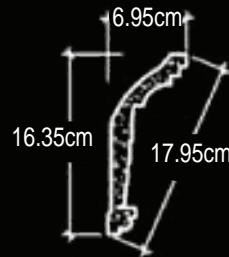

# CORNICE

**GL 505-185**

H: 13.80cm P: 7.85cm F: 16.65cm

**GL 505-195**

H: 14.90cm P: 5cm R: 5cm

**GL 506-032**

H: 15.20cm P: 15.20cm F: 21.60cm

**GL 506-046**

H: 15.25cm P: 20.95cm F: 26cm

**GL 506-090**

H: 15.55cm P: 16.50cm F: 22.55cm

# CORNICE

**GL 506-097**

H: 16.50cm P: 22.85cm F: 28.25cm  
Without Rosettes & Corbels See item #GL506-107

**GL 506-107**

H: 16.50cm P: 22.85cm F: 28.25cm  
Available with Rosettes & Corbels See item #GL506-097

**GL 506-159**

H: 16.35cm P: 6.95cm F: 17.95cm

**GL 506-171B**

H: 16cm P: 22.85cm F: 27.95cm  
**GL 506-172B** H: 17.60cm P: 17.75cm F: 15.25cm  
Available in a crowns w/o brackets 506-171A and 506-172A  
also available in ready corners 506-171C and 506-172C