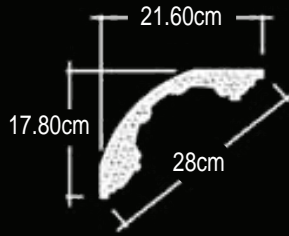

GL 507-014

H: 17.80cm P: 21.60cm F: 28cm

Also available item# 507-014B