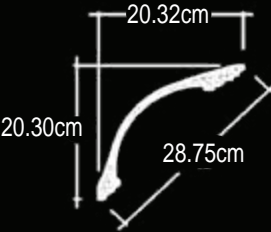

## GL 507-047

H: 19cm P: 17.80cm F: 26cm

Available in many sizes without beads see page# 26

# CORNICE

**GL 507-060**

H: 17.80cm P: 17.80cm F: 25cm

**GL 507-078**

H: 18.40cm P: 14.60cm F: 23.50cm

**GL 507-103**

H: 19cm P: 19cm F: 27cm

**GL 507-133B**

H: 17.80cm P: 17.80cm F: 25cm

Available in plain molding 507-133A and in a corner piece GL 507-133C

**GL 507-198**

H: 19.70cm P: 25.40cm F: 31.75cm

**CORNICE**

**GL 508-016**

H: 20.30cm P: 20.32 cm F: 28.75cm

**GL 508-050**

H: 20.95cm P: 7.60cm F: 22.55cm

**GL 508-069**

H: 20.30cm P: 14.90cm F: 25.25cm

**GL 508-086**

H: 20.30cm P: 14.90cm F: 25.25cm

**GL 508-140**

H: 20.30cm P: 20.95cm F: 29.20cm  
 H: 24.45cm P: 20.80cm F: 32cm