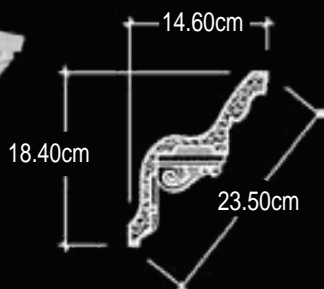

H: 7.60cm P: 7.60cm F: 110.75cm

**GL 503-194**

H: 7.60cm P: 9.50cm F: 12.20cm

H: 12.35cm P: 10.15cm F: 15.85cm

**GL 504-141**

H: 11.10cm P: 8.90cm F: 14.25cm

## GL 507-047

H: 19cm P: 17.80cm F: 26cm

Available in many sizes without beads see page# 26

# CORNICE

**GL 507-060**

H: 17.80cm P: 17.80cm F: 25cm

**GL 507-078**

H: 18.40cm P: 14.60cm F: 23.50cm

**GL 507-103**

H: 19cm P: 19cm F: 27cm

**GL 507-133B**