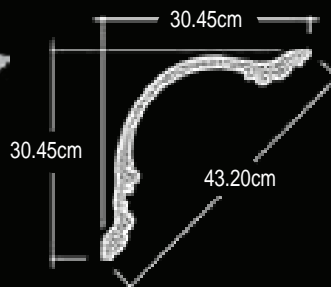

H: 7.60cm P: 7.60cm F: 110.75cm

**GL 503-194**

H: 7.60cm P: 9.50cm F: 12.20cm

## GL 510-127

H: 26cm P: 11.25cm F: 28.55cm

# CORNICE

**GL 511-045**

H: 29.20cm P: 15.25cm F: 47cm

**GL 511-148**

H: 29.20cm P: 36.85cm F: 47cm

**GL 511-234**

H: 29.20cm P: 16cm F: 33.30cm  
Available in a smaller version 508-234

**DC 512-027**

H: 30.45cm P: 30.45cm F: 43.20cm  
Available in a smaller version see item# 509-132 page 17

**DC 512-036**

H: 30.50cm P: 21.60cm F: 37.45cm  
Available in a smaller version see item# 509-036 page 16