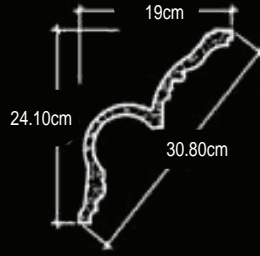

CORNICE

GL 509-124

H: 24.10cm P: 19cm F: 30.80cm

GL 509-126

H: 24.75cm P: 7cm F: 25.70cm

GL 509-132

H: 22.85cm P: 22.85cm F: 32.35cm

Also available in a larger version see Item# 512-027 page 18

GL 510-037

H: 26.35cm P: 26.35cm F: 37.45cm

GL 510-127

H: 26cm P: 11.25cm F: 28.55cm