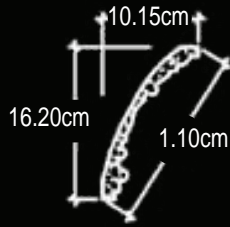

CORNICE

GL 506-191

H: 16.20cm P: 10.15cm R: 1.10cm