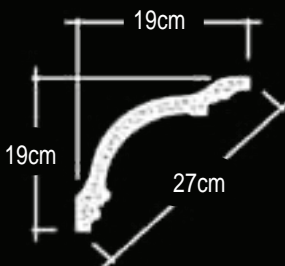

## GL 507-047

H: 19cm P: 17.80cm F: 26cm

Available in many sizes without beads see page# 26

# CORNICE

**GL 507-060**

H: 17.80cm P: 17.80cm F: 25cm

**GL 507-078**

H: 18.40cm P: 14.60cm F: 23.50cm

**GL 507-103**

H: 19cm P: 19cm F: 27cm

**GL 507-133B**

H: 17.80cm P: 17.80cm F: 25cm

Available in plain molding 507-133A and in a corner piece GL 507-133C

**GL 507-198**

H: 19.70cm P: 25.40cm F: 31.75cm

**CORNICE**

**GL 508-016**

H: 20.30cm P: 20.32 cm F: 28.75cm

**GL 508-050**

H: 20.95cm P: 7.60cm F: 22.55cm

**GL 508-069**

H: 20.30cm P: 14.90cm F: 25.25cm

**GL 508-086**

H: 20.30cm P: 14.90cm F: 25.25cm

**GL 508-140**

H: 20.30cm P: 20.95cm F: 29.20cm  
 H: 24.45cm P: 20.80cm F: 32cm